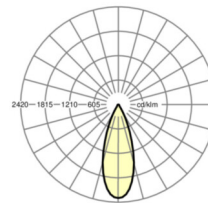

CHARACTERISTICS

Order number	19105504050
EAN number	4020863388813
Commodity code	94051190
Certification mark	IP 20, Protection class I, F, HACCP DIN10500/Food/IFS-application-related suitability/BRC, Indoor, CE
Impact resistance (IK rating)	IK03 (10°C bis 25°C)
Ambient temperatur	ta 10°C to 25°C
Warranty period	5 years

ELECTRICAL ENGINEERING

Controller	Electronic driver (2 pcs.)
System output	69W
Mains voltage	230V/50Hz
Circuit breakers (inrush current)	11 pieces/B10, 17 pieces/B16, 18 pieces/C10, 29 pieces/C16
Energy efficiency class/light source	F

LIGHTING TECHNOLOGY

Placement	LED, Colour rendering/Light colour CRI ≥ 80 / 2200K
Colour tolerance (MacAdam)	3SDCM
Nominal luminous flux	4114lm
LED service life	50000h L80/B10 (Tq 25°C)
Luminaire luminous efficiency	60lm/W
UGR lat./long.	23.2 / 23.2

MECHANICS

Housing colour	traffic white RAL 9016
Dimensions (LxWxDxH)	765mm x 55mm x 201mm
Weight (net)	2.5kg
Swivel and turn area (x/y/z)	+ 90° / 0° / 335°
Type of installation	Mounting rail system installation, Light structure

Dimensions

L	765 mm	Length
B	55 mm	Width
H	201 mm	Height

DEEP-LINK

<https://www.regiolux.de/en/article/19105504050>

Reference	LED 4100lm 822
ηLB	100 %
Φ ↓/↑	100 % / 0 %
UGR lat./long.	23.2 / 23.2